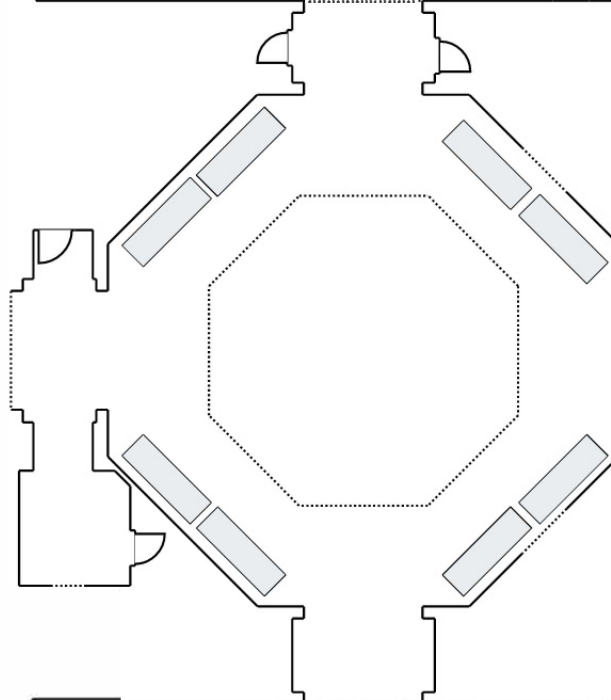

# South Lounge

7UdUWm%SS  
CeI UY: Yh %\* \$

Door to  
South Lounge Patio

South Lounge Patio

Large entrance to  
Pepsico Forum

5 Feet

# South Lounge

Capacity: 100

Square Feet: 1,760

5 Feet

**INN at DARDEN**  
Conference and Event Center

## South Lounge

Capacity: 100  
Square Feet: 1,760

## Abbott Center Lounge

Capacity: 130  
Square Feet: 1,900

10 Feet