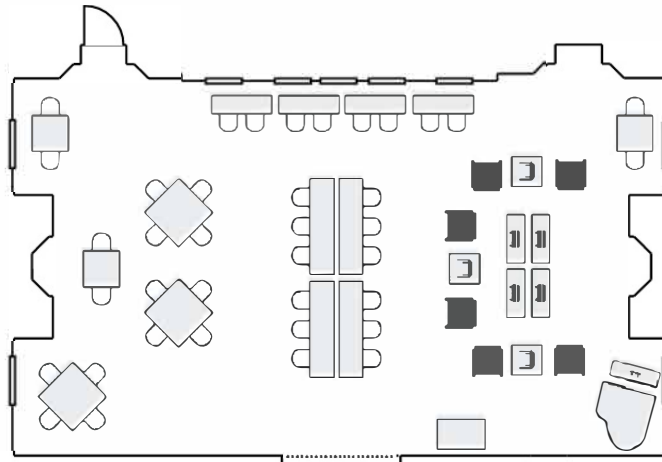

# South Lounge

7UdUWm%SS  
CeI UY: Yh %\* \$

Door to  
South Lounge Patio

South Lounge Patio

Large entrance to  
Pepsico Forum

5 Feet

# South Lounge

Capacity: 100

Square Feet: 1,760

5 Feet

**INN at DARDEN**  
Conference and Event Center

## South Lounge

Capacity: 100  
Square Feet: 1,760

## Abbott Center Lounge

Capacity: 130  
Square Feet: 1,900

10 Feet