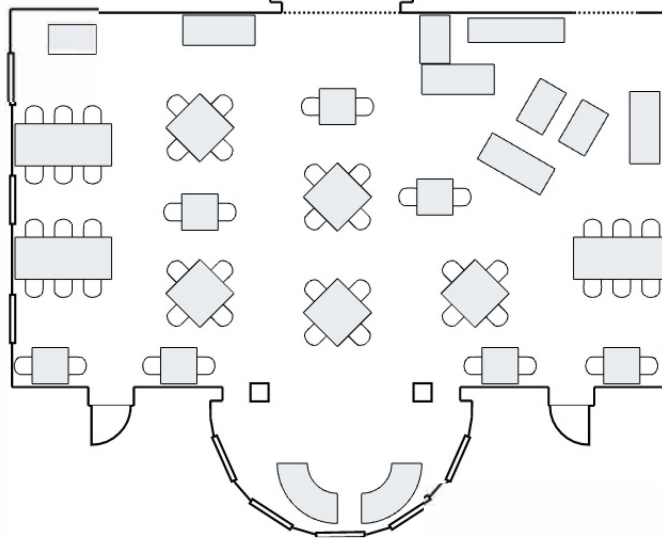

# South Lounge

Capacity: 100

Square Feet: 1,760

5 Feet

**INN at DARDEN**  
Conference and Event Center

## South Lounge

Capacity: 100  
Square Feet: 1,760

## Pepsico Forum

Capacity: 100  
Square Feet: 1,700

## Abbott Center Lounge

Capacity: 130  
Square Feet: 1,900

10 Feet