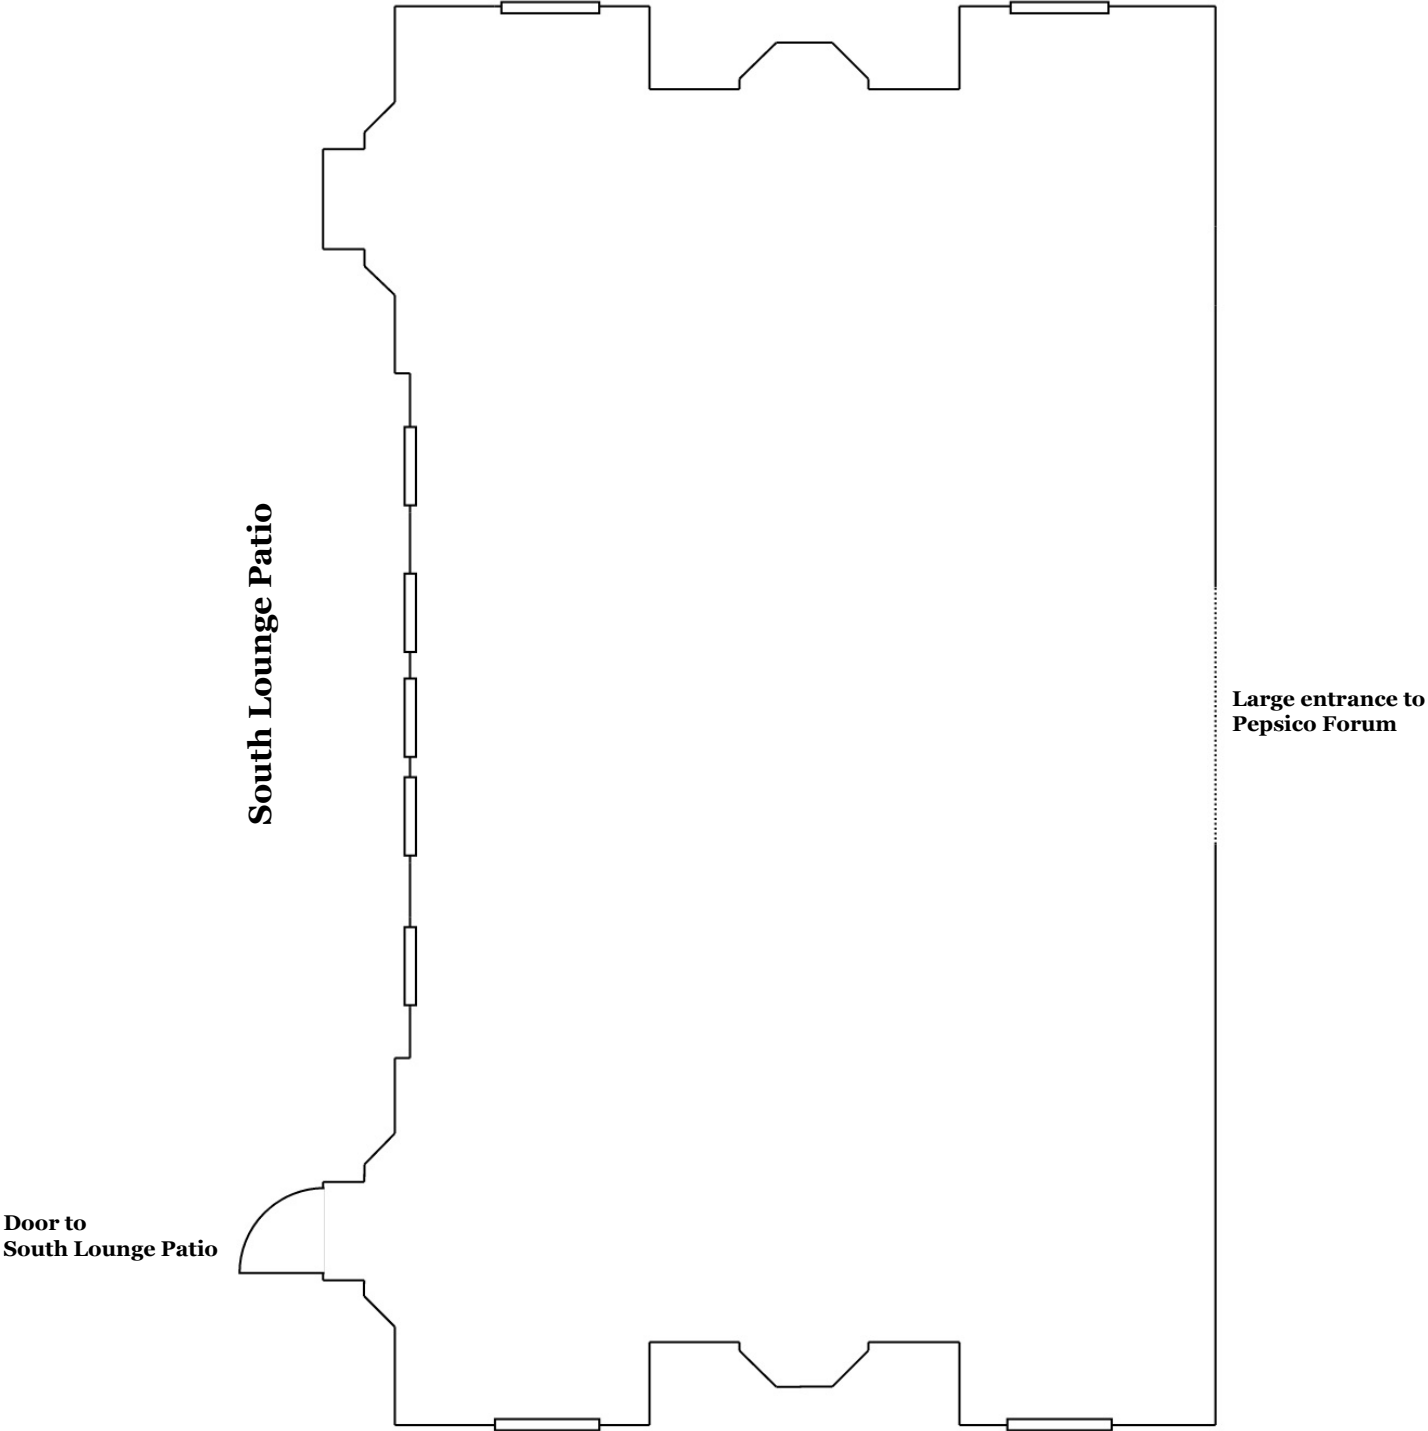

# South Lounge

7UdUWm%SS  
CeI UY: Yh %\* \$

Door to  
South Lounge Patio

South Lounge Patio

Large entrance to  
Pepsico Forum

5 Feet

# South Lounge

Capacity: 100

Square Feet: 1,760

5 Feet

**INN at DARDEN**  
Conference and Event Center

## South Lounge

Capacity: 100  
Square Feet: 1,760

## Pepsico Forum

Capacity: 100  
Square Feet: 1,700